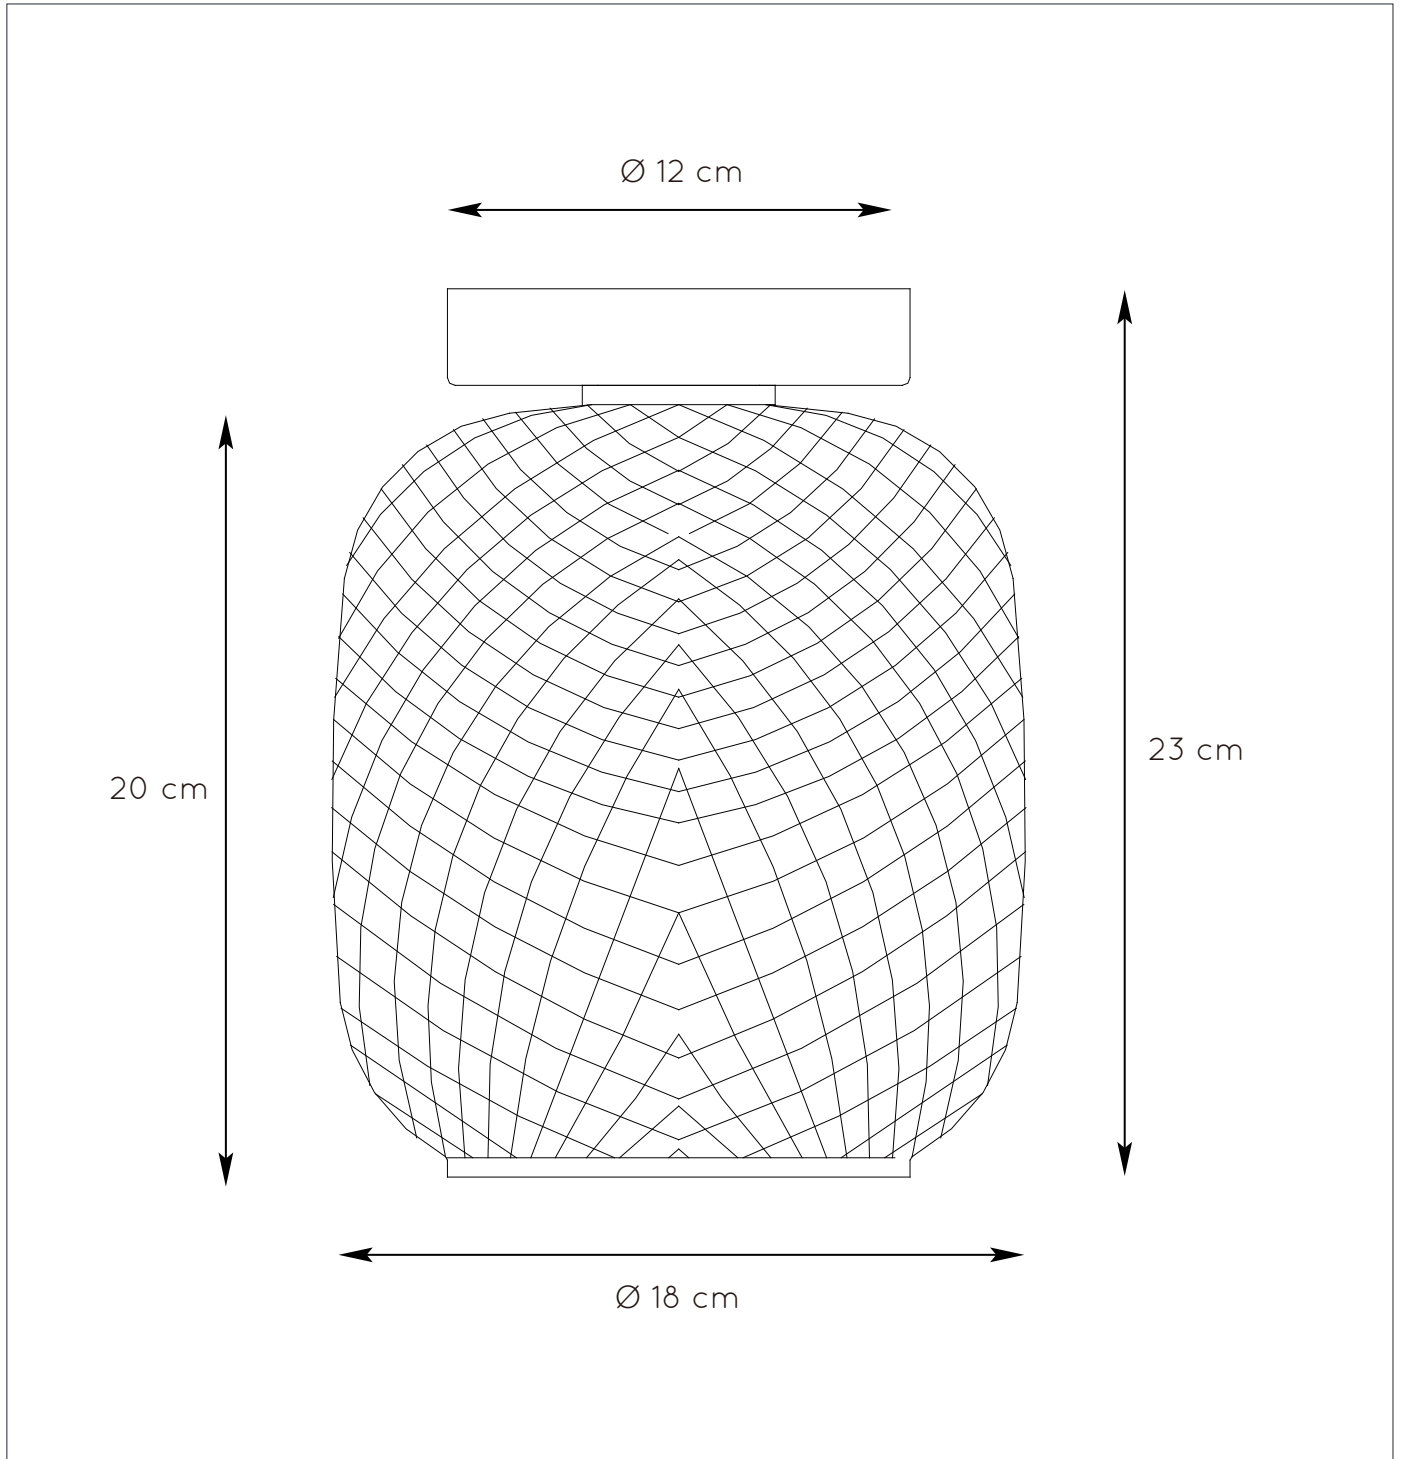

RECOMMENDED LUCIDE LIGHT SOURCE

49020/05/60

Light source dimmable : Yes

Light source incl. : No

General

Dimensions LxWxH : 18 cm x 18 cm x 23 cm
Height minimum : 23 cm
Height maximum : 23 cm
Dimensions shade LxWxH : Ø 18 cm x 20 cm
Main material : Glass and metal
Ceiling rose material : Metal
Color : Clear and satin brass
Style : Modern
Shape : Round
Weight : 0.8 kg
Warranty : 2 years

Product specifications

Dimmable : No
Light direction : Around (Diffuse)
Adjustable in height : Not Adjustable In Height (Before Installation)
Directional : Not Directional
Cable : No Cable On Product
Cable length : -
Sensor : Without Sensor
Control : Light Switch Control
IP-Class : 20
Electric class : 1
Light source including : No
Lamp socket : E27
Light source number : 1
Power requirements : 220-240V~50Hz
Bulb type & maximum wattage : E27- max. 40W

For more specifications of this product please visit

www.lucide.com

AGATHA

Item number : 03133/01/02

EAN code : 5411212031396

LUCIDE

INSTALLATION DRAWING SPECIFICATIONS